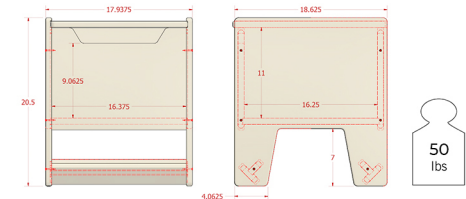

### DIMENSIONS

#### Product Dimensions

W : 18.62"  
L : 17.93"  
H : 20.5"  
Wgt : 50 lbs

#### Shipping Dimensions

Assembled  
24" X 23" X 21" (56 lbs)

Knock Down  
24" X 20" X 8" (45 lbs)