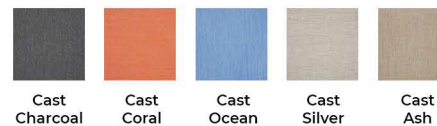

DIMENSIONS

Product Dimensions

W : 26"
L : 18"
H : 14"
Wgt : 6 lbs

Package Dimensions

W : 26.25"
L : 20.25"
H : 16.5"
Wgt : 8 lbs

COLORS

- Fabric Content: 100% Sunbrella acrylic
- Made In: United States
- Application: indoor/outdoor