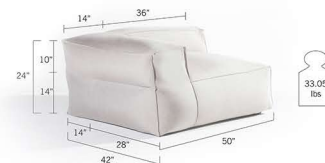

DIMENSIONS

Product Dimensions

W : 50"
L : 42"
H : 24"
Wgt : 33.05 lbs