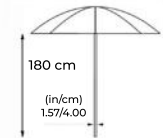

### DIMENSIONS

Height : 180 cm  
(floor to top of pole)  
Pole Diameter : 40 mm  
Pole Wall Thickness : 1.5 mm  
Canopy size : 7 ft / 220cm